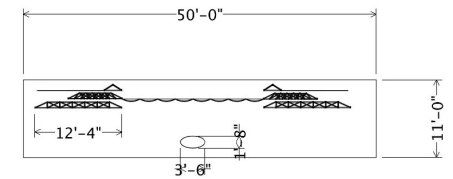

Set: HD 1 - 1244

Front View

Top View

Labor Estimate:

INSTALL will need (2) TECHS for (8) HOURS 

STRIKE will need (2) TECHS for (4) HOURS 

Elements Used:

- Space System
- 3-Point Sails
- Cytower

*Podium not included

Front View

Top View