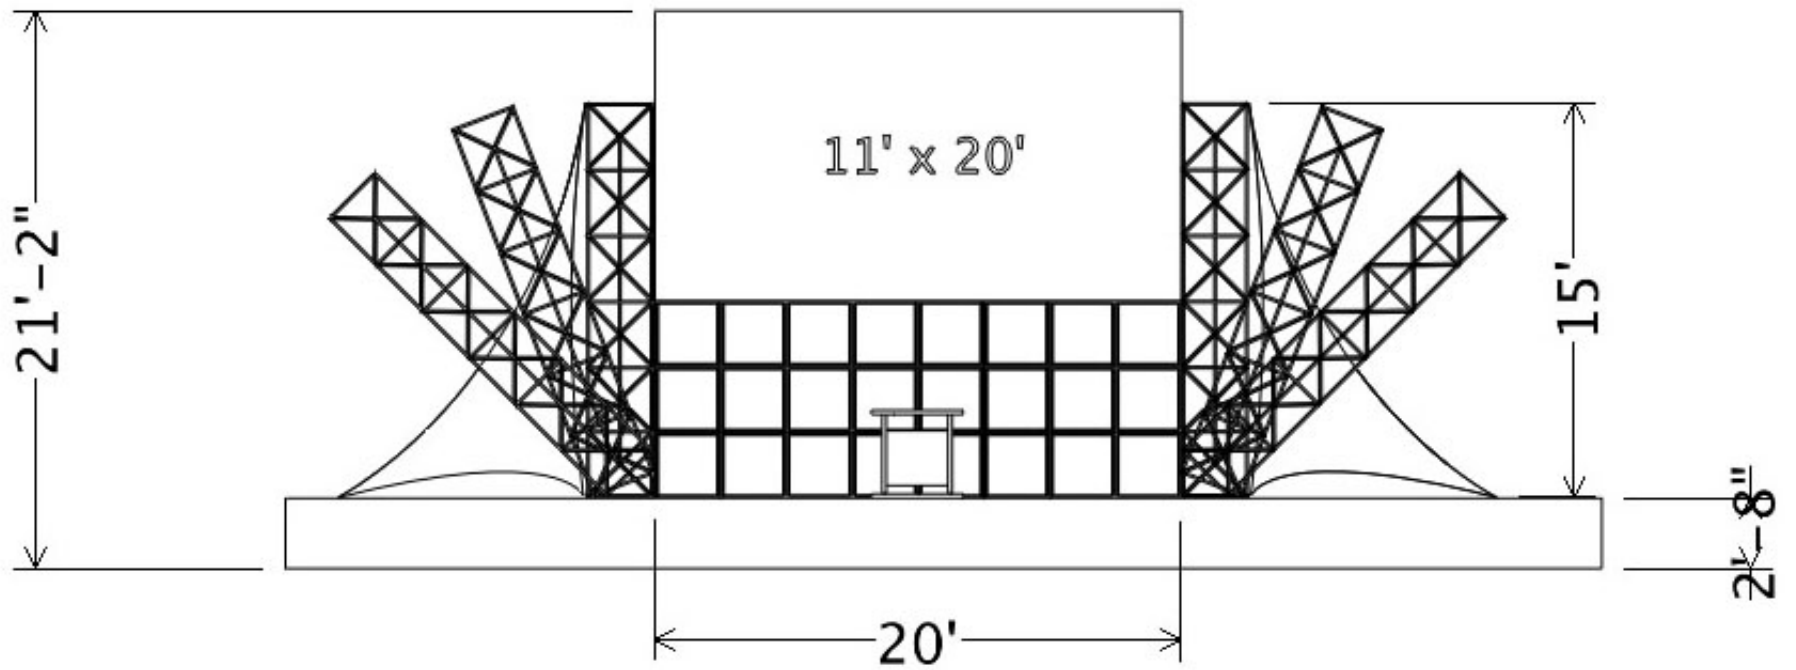

Set: HD 1 - 1244

Front View

Top View

Labor Estimate:

INSTALL will need (2) TECHS for (8) HOURS 

STRIKE will need (2) TECHS for (4) HOURS 

Elements Used:

- Space System
- 3-Point Sails
- Cytower

*Podium not included

Front View

Top View