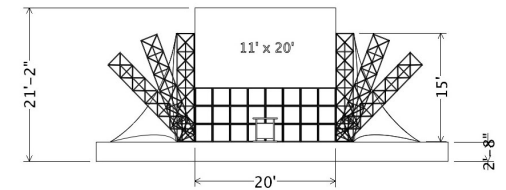

Set: HD 1 - 1244

Front View

Top View

Labor Estimate:

INSTALL will need (2) TECHS for (8) HOURS 

STRIKE will need (2) TECHS for (4) HOURS 

Elements Used:

- Space System
- 3-Point Sails
- Cytower

*Podium not included

Front View

Top View