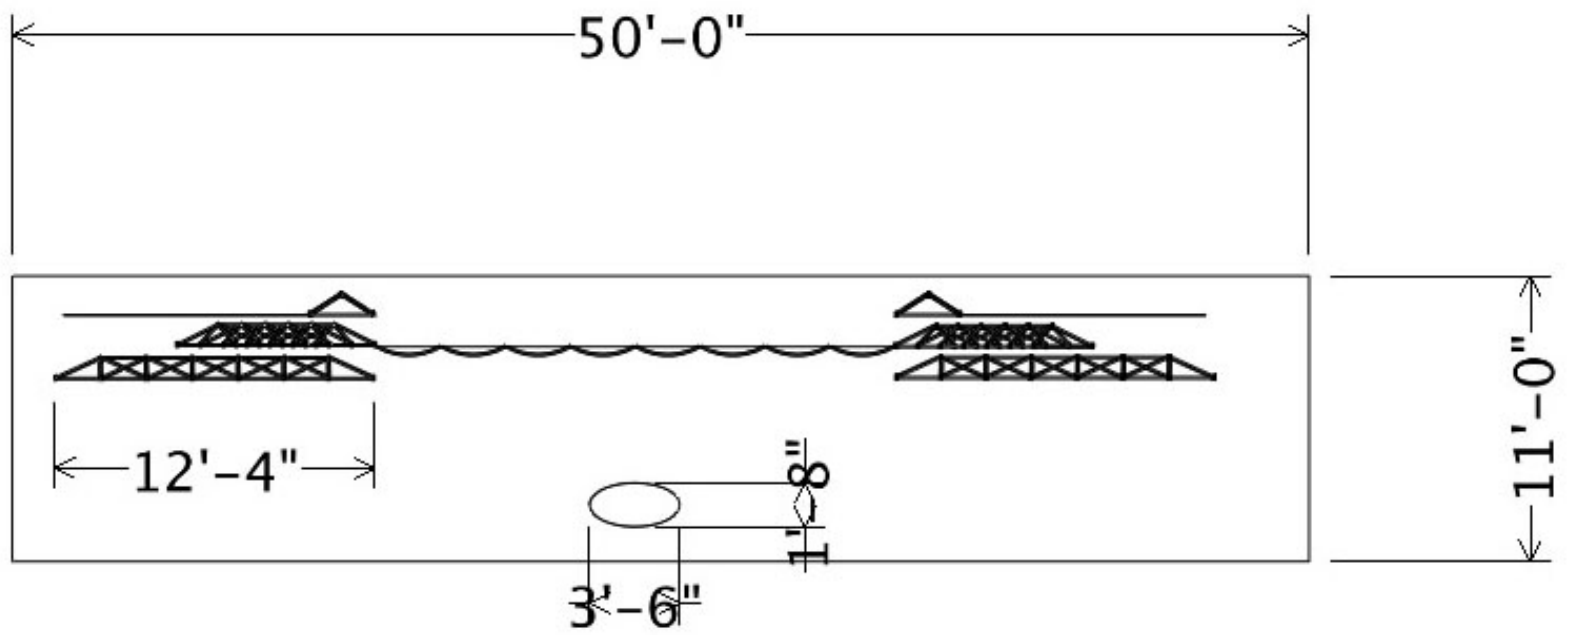

Set: HD 1 - 1244

Front View

Top View

Labor Estimate:

INSTALL will need (2) TECHS for (8) HOURS 

STRIKE will need (2) TECHS for (4) HOURS 

Elements Used:

- Space System
- 3-Point Sails
- Cytower

*Podium not included

Front View

Top View